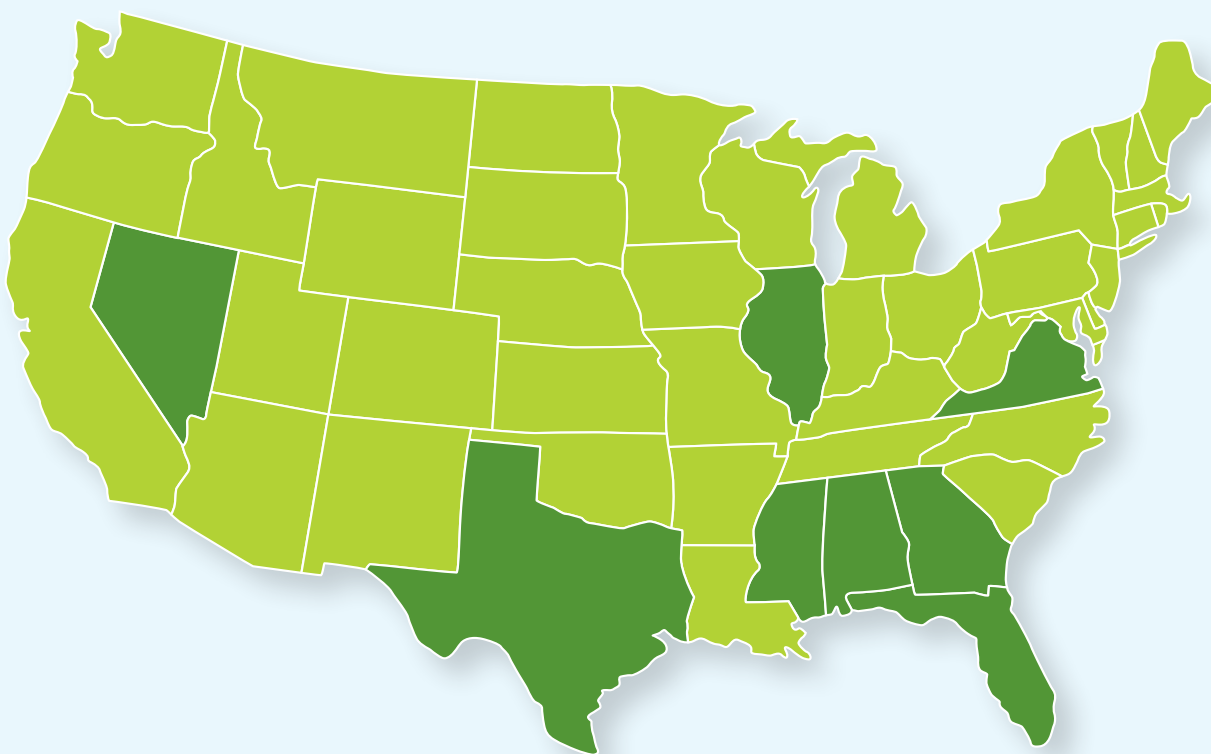

seedlings grown and over **134,000 acres** of longleaf pine trees have been planted.

Total on-the-ground conservation impact of

\$151 million

(Southern Company + partner funds)

17 years

of direct conservation giving (2003-2020)

More than

\$20 million

invested in conservation

140,000

feet of riparian buffer (river or stream banks) restored through **128 projects**

\$100 million

impact for longleaf pine forests through the **Longleaf Stewardship Fund**

Southern Company conservation happens here!

Alabama • Florida • Georgia • Illinois • Mississippi • Nevada • Texas • Virginia